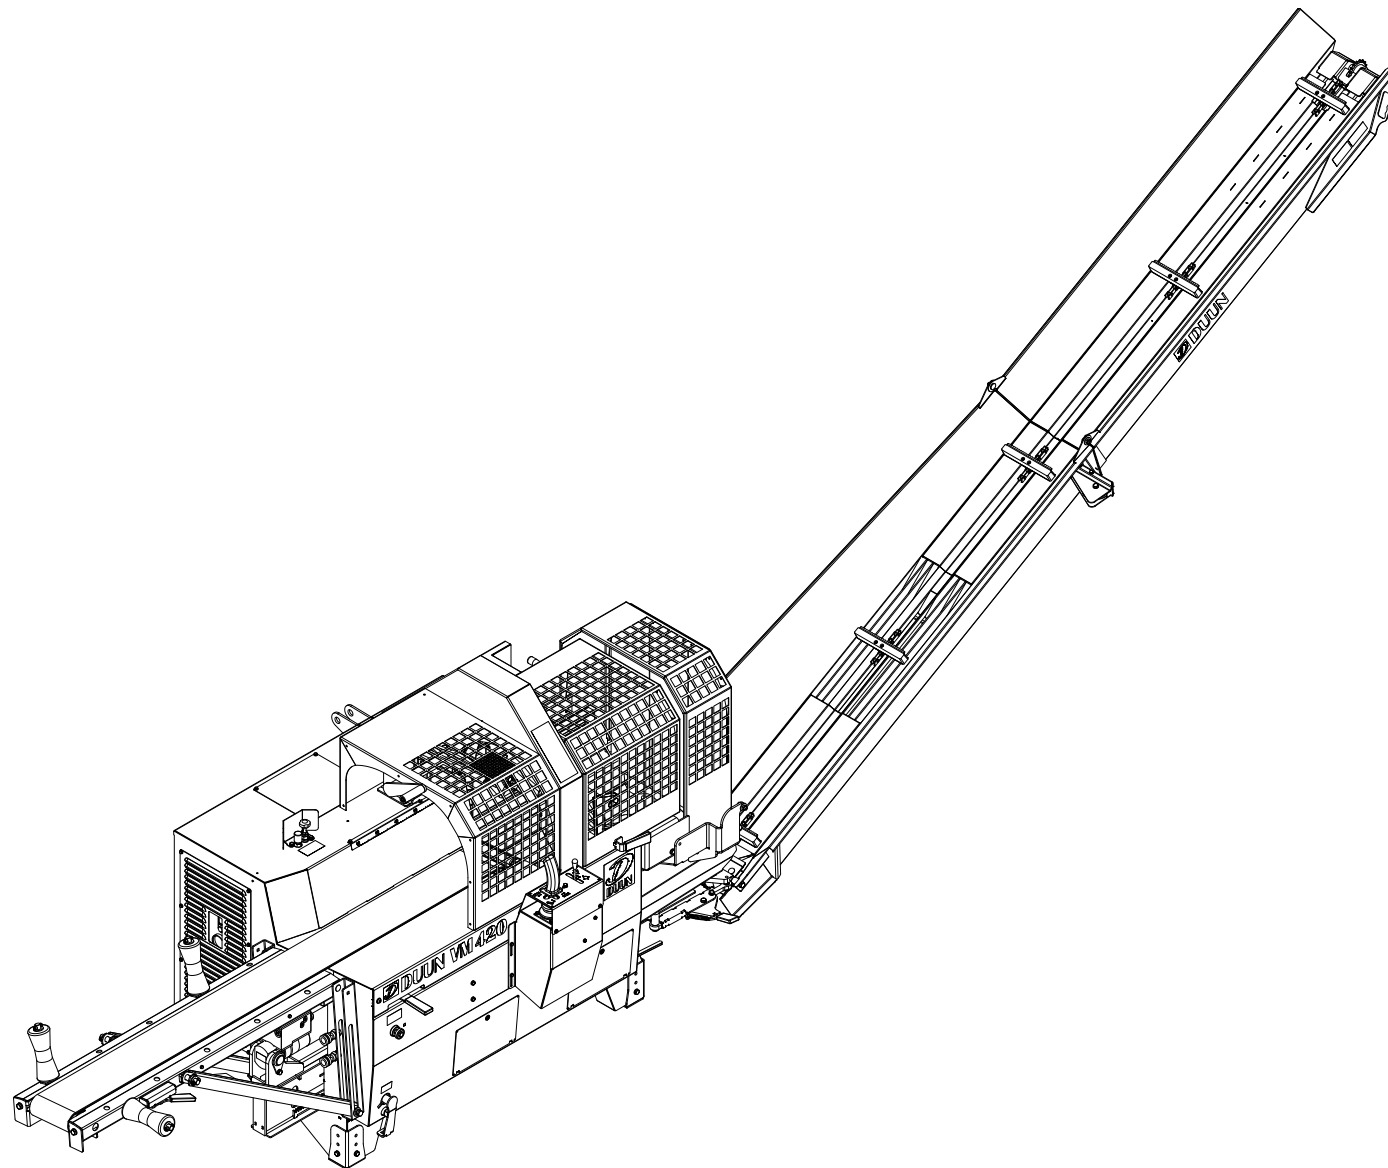

VM420 Spare part list

Serienummer: f.o.m. 130011 | t.o.m. 160030

CONTENTS	2
41208001 CHASSIS AND VALVES	4
41208002-001 CONVEYOR LOWER	6
41208002-002 CONVEYOR UPPER	8
41208003 LOG STOP	10
41208004-001 FEED TABLE OUTER	12
41208004-002 FEED TABLE INNER	14
41208005 HYDRAULIC TANK	16
41208007-001 SAW, CUT CYLINDER AND CHAIN OIL TANK (TRACTOR POWERED)	18
41208007-002 SAW BRACKET AND VALVE (TRACTOR POWERED)	20
41208008 COOLING FAN	22
41208009 SPLITTING BED AND SPLITTING RAM	24
41208010 CYLINDER 8,5 T	26
41208011 CYLINDER 11,0 T	28
41208012 LOG CLAMP	30
41208013 COVER	32
41208014-001 SAW, CUT CYLINDER AND CHAIN OIL TANK (ELEKTRIC POWERED)	34
41208014-002 SAW BRACKET AND VALVE (ELEKTRIC POWERED)	36
41208015-001 MECHANISM	38
41208016 SIDWAYS ADJUSTMENT OF CONVEYOR	42
41208017 KNIFE ADJUSTMENT	44
41208018 SUPPORT LEGS	46
41208019 OPERATORS PANEL	48
41208020 REMOTE FEED BELT CONTROL	50
41208021 LOG CLAMP, HYDRAULIC	52
41208022 GEAR BOX AND PUMP TRACTOR POWERED	54
41208023 SPLITTING KNIFE 6 PART	56
41208024 SPLITTING KNIFE 8 PART	58
41208025 SPLITTING KNIFE 4 PART	60
41208027 FEED BELT GRIP TOP	62
41208028 FEED BELT SMOOTH	64
41208029 COVER, LONG	66
41208030 MOTOR AND PUMP 400V, ELECTRIC POWERED	68
41208031 MOTOR AND PUMP 230V, ELEKTRIC POWERED	70
41208032 SPLITTING KNIFE 10 PART	72
41208035 OPERATORS PANEL	74