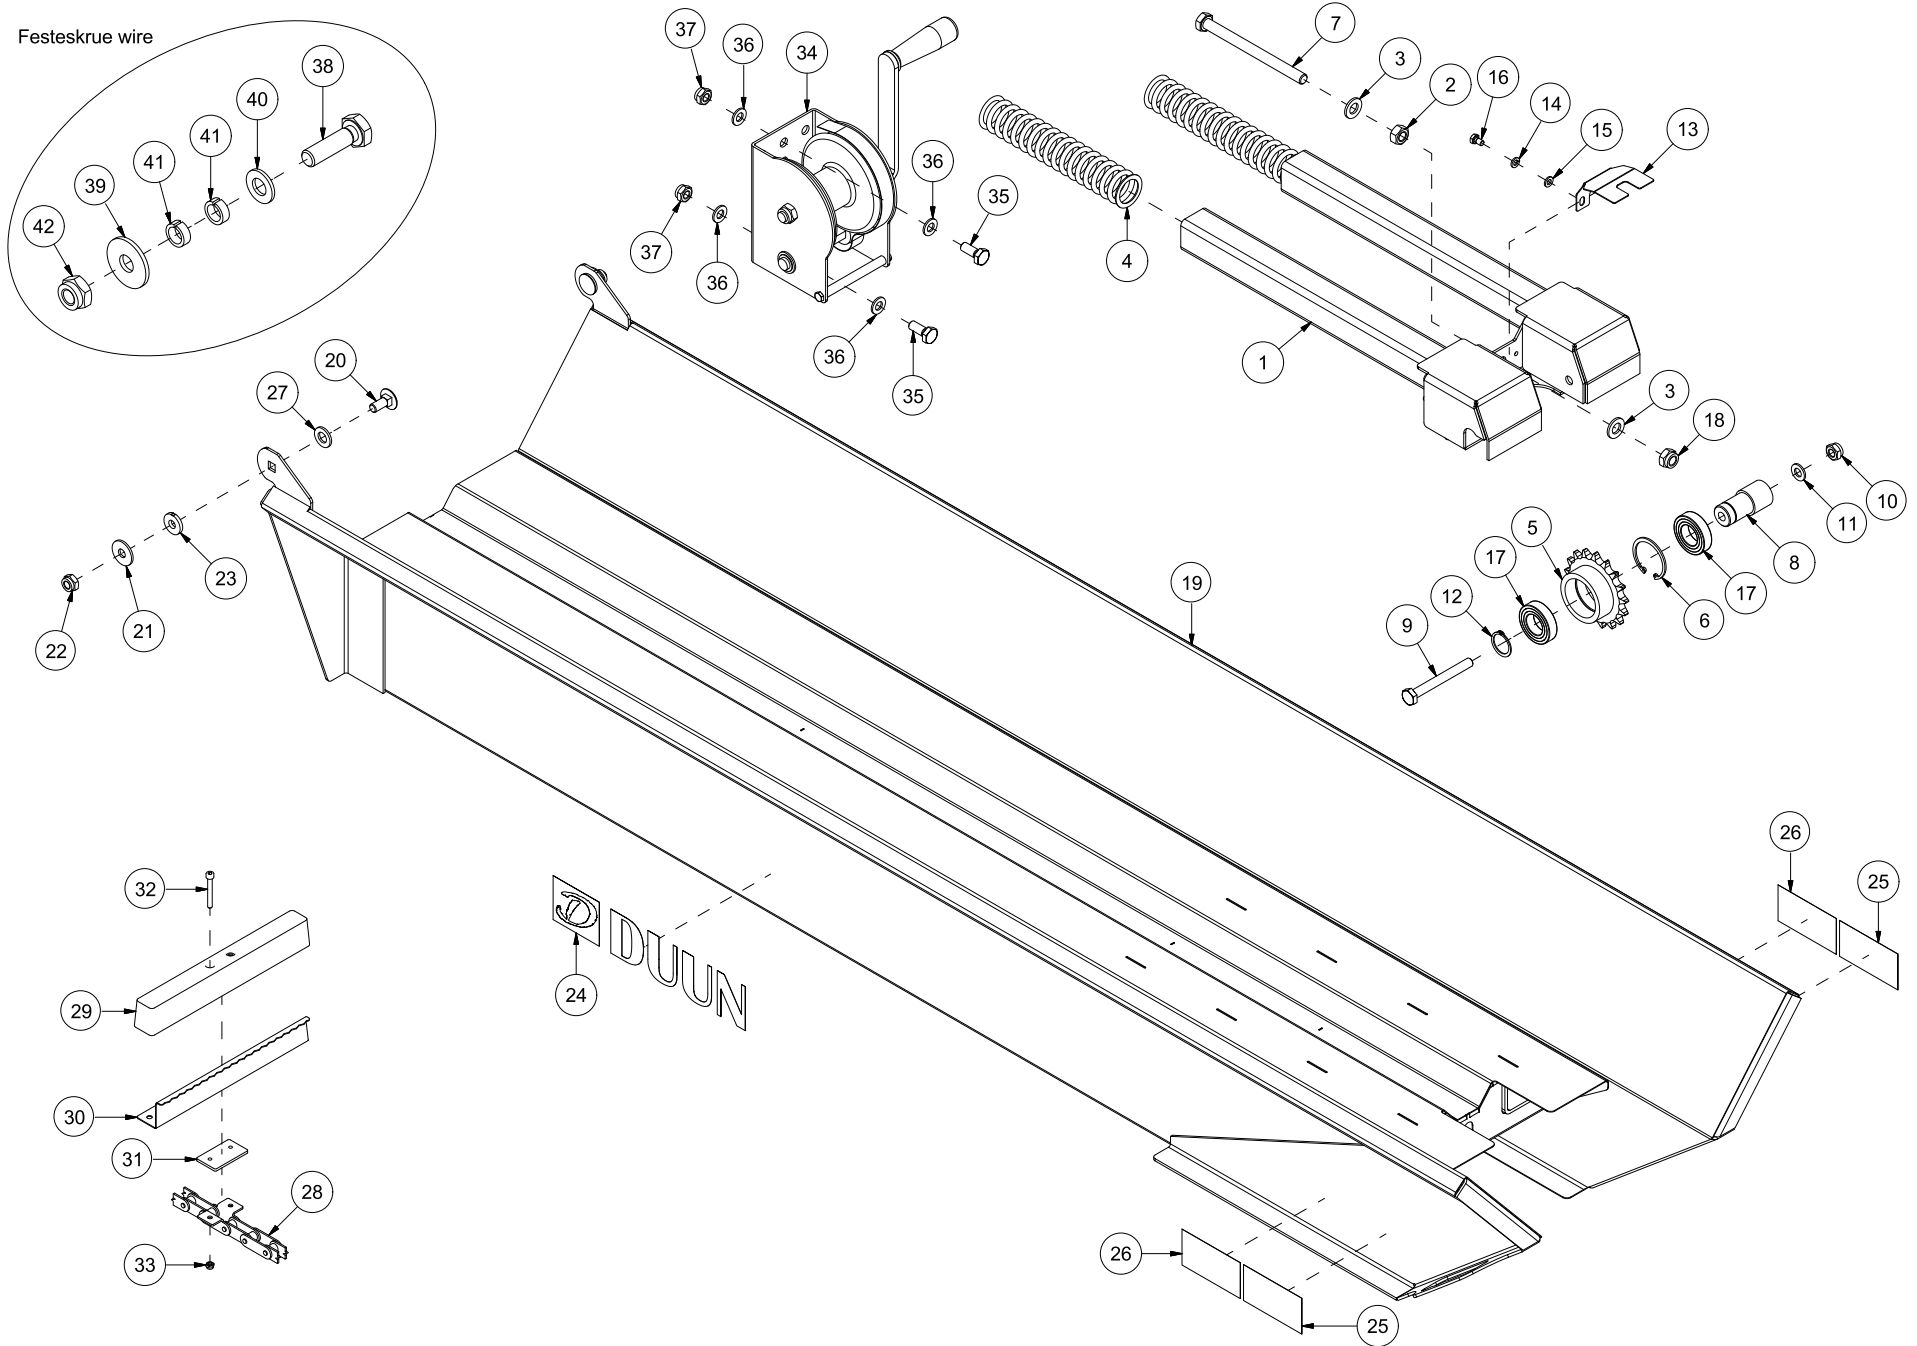

Pos	Ant	Artikkelnr	Beskrivelse
1	1	14120027	Kjedestrammer
2	1	2481611	Sekskantmutter M12 EIZn DIN 934
3	2	2531069	Underlagsskive M12 EIZn DIN 125
4	2	2912085	Trykkfjær Dt5,5 Di29 L200 St
5	1	2964161	Kjedehjul 5/8" Z17 Ø47,0
6	1	2553247	Seegerring I 47x2,0 DIN 471
7	1	2422370	Sekskantskrue M12x150 EIZn 8.8 DIN931
8	1	14120082	Aksel
9	1	2422315	Sekskantskrue M10x90 EIZn 8.8 DIN 931
10	1	2483610	Lockingmutter M10 EIZn DIN 985
11	1	2531060	Underlagsskive M10 EIZn DIN 125
12	1	2553125	Seegerring A 25x1,2 DIN 471
13	1	14120264	Verneplate
14	2	2534039	Fjærskive M6 EIZn DIN 127
15	2	2531039	Underlagsskive M6 EIZn DIN 125
16	2	2422196	Sekskantskrue M6x10 EIZn 8.8 DIN 933
17	2	2951124	Kulelager 6005 2RS 25x47x12 DIN 625
18	1	2483611	Lockingmutter M12 EIZn DIN 985
19	1	14120006	Transportbånd, øvre
20	2	2344330	Låseskrue M10x25 EIZn 8.8 DIN 603
21	2	2533060	Karosseriskive M10 EIZn DIN 9021
22	2	2483610	Lockingmutter M10 EIZn DIN 985
23	2	1411531	Lagerskive
24	1	2935071	Klebemerke Duun H60
25	2	2935034	Klebemerke 90x48 Hengende bånd
26	2	2935088	Klebemerke 90x48 Klemfare hånd
27	2	2531069	Underlagsskive M12 EIZn DIN 125
28	1	2963102	Kjede 2050 252 ledd 14L/K1 , medbringer hver 14.ytterledd
29	9	1411278	Medbringer
30	9	1411390	Medbringerplate
31	9	1411391	Mutterplate
32	18	2471177	Unbrako sylinderskrue M5x40 St 12.9 DIN 912
33	18	2483607	Lockingmutter M5 EIZn DIN 985
34	1	2966105	Vinsj 500 kg med brems og wire
35	3	2422297	Sekskantskrue M10x25 EIZn 8.8 DIN 933
36	6	2531060	Underlagsskive M10 EIZn DIN 125
37	3	2483610	Lockingmutter M10 EIZn DIN 985
38	1	2422301	Sekskantskrue M10x35 EIZn 8.8 DIN 933
39	1	2533060	Karosseriskive M10 EIZn DIN 9021
40	1	2531060	Underlagsskive M10 EIZn DIN 125
41	2	14120187	Skive

Pos	Ant	Artikkelnr	Beskrivelse
42	1	2483610	Lockingmutter M10 EIZn DIN 985