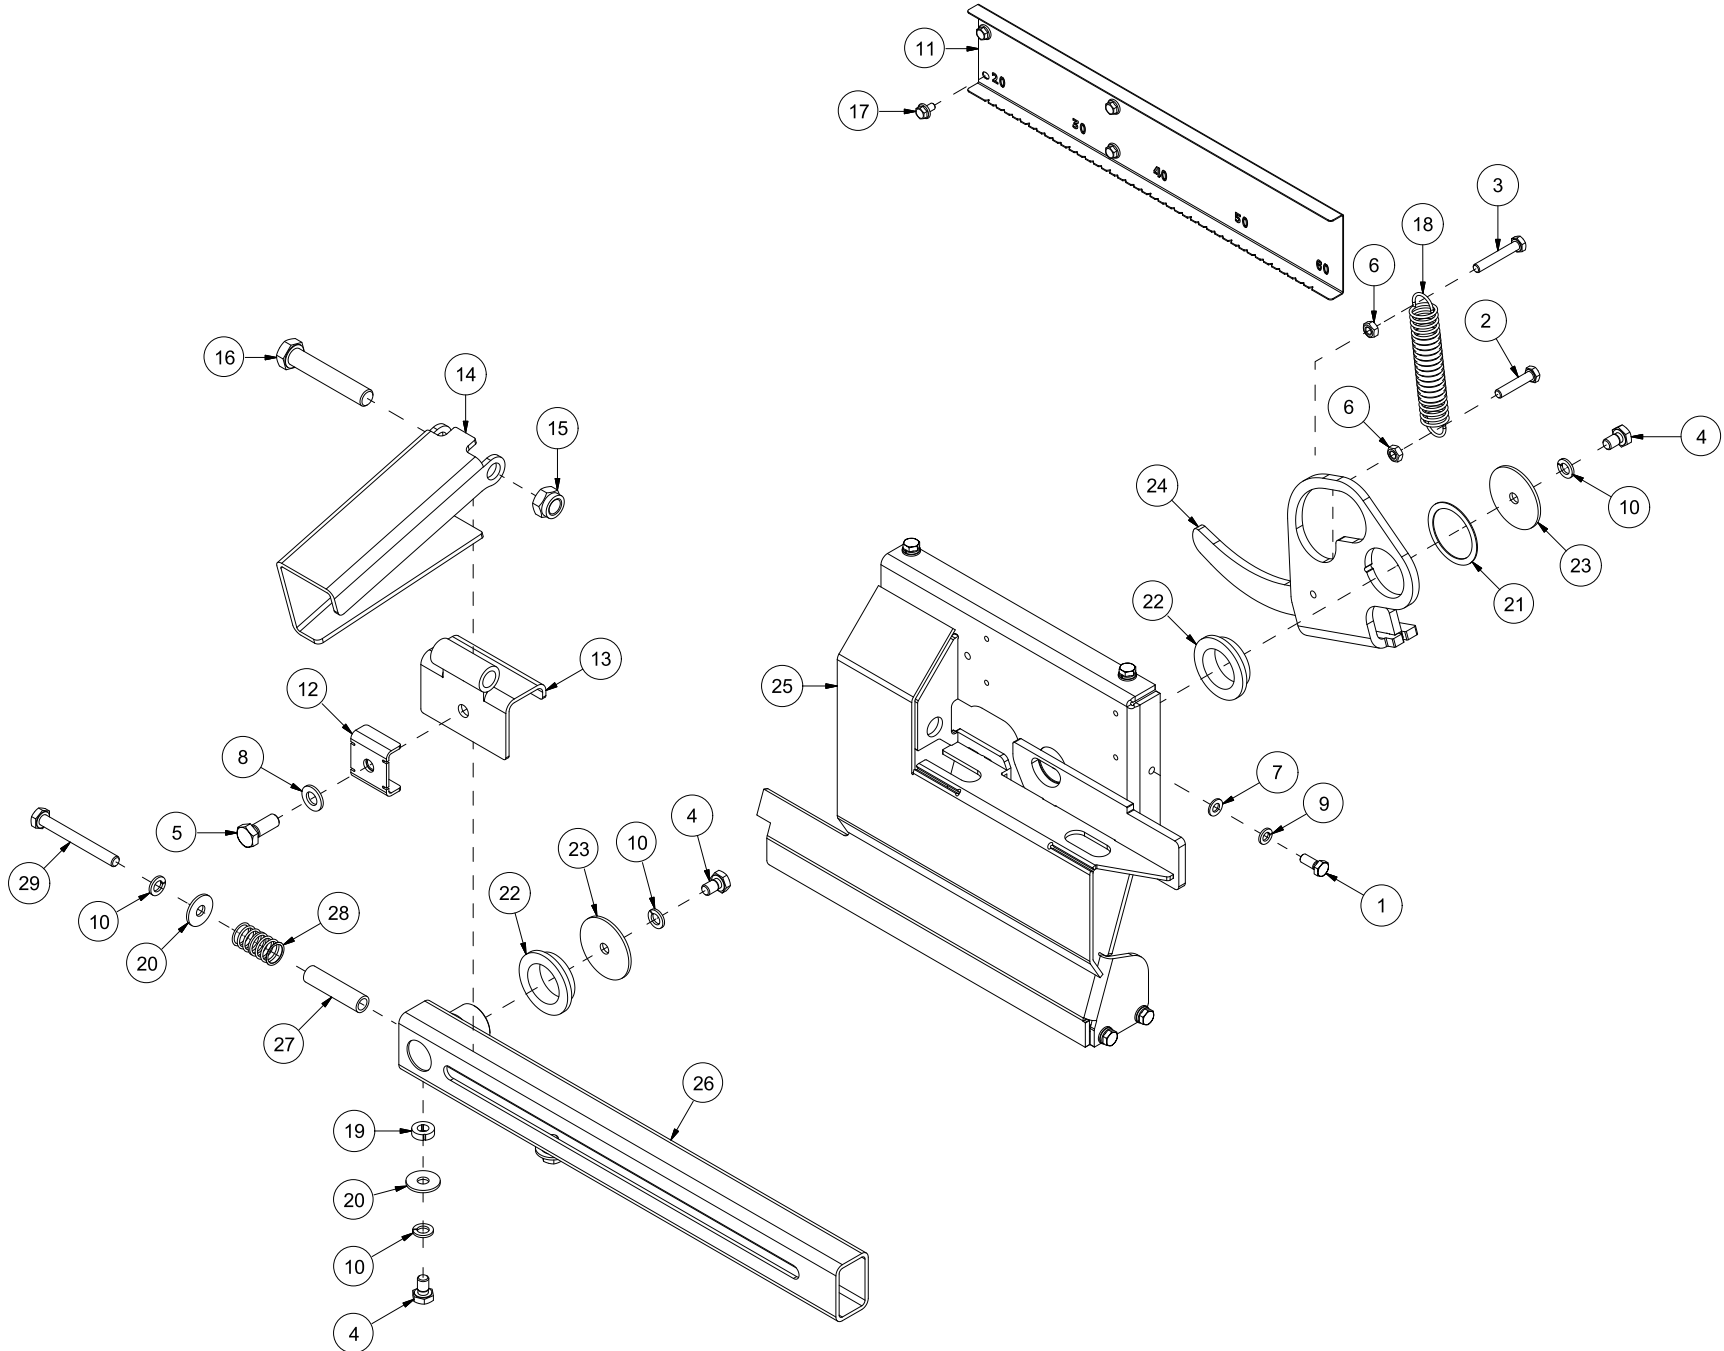

Pos	Ant	Artikkelnr	Beskrivelse
1	5	2422244	Sekskantskrue M8x20 EIZn 8.8 DIN 933
2	1	2422252	Sekskantskrue M8x40 EIZn 8.8 DIN 931
3	1	2422256	Sekskantskrue M8x50 EIZn 8.8 DIN 931
4	4	2422290	Sekskantskrue M10x16 EIZn 8.8 DIN 933
5	1	2422348	Sekskantskrue M12x30 EIZn 8.8 DIN 933
6	2	2481609	Sekskantmutter M8 EIZn DIN 934
7	5	2531047	Underlagsskive M8 EIZn DIN 125
8	1	2531069	Underlagsskive M12 EIZn DIN 125
9	5	2534047	Fjærskive M8 EIZn DIN 127
10	5	2534060	Fjærskive M10 EIZn DIN 127
11	1	14120066	Lengdeviser
12	1	14120071	Mutterplate
13	1	14120169	Brakett
14	1	14120170	Stokkstopperplate
15	1	2483613	Lockingmutter M16 EIZn DIN 985
16	1	2422501	Sekskantskrue M16x90 EIZn 8.8 DIN 931
17	4	2451196	Sekskantskrue med flens M6x10 EIZn 8.8 DIN 6921
18	1	2913030	Strekfjær Dt2,5 Dy25 L100 St
19	2	14120221	Skive
20	3	2533060	Karosseriskive M10 EIZn DIN 9021
21	1	14120332	Skive
22	2	2245023	Plastforing Ø39/48x15
23	2	14120326	Skive
24	1	14120329	Brakett
25	1	14120375	Kjedemotordeksel
26	1	14120376	Stokkstopperør
27	1	14130184	Hylse Ø11/16x65
28	1	2912022	Trykkfjær Dt2,0 Di18 L45 St
29	1	2422315	Sekskantskrue M10x90 EIZn 8.8 DIN 931