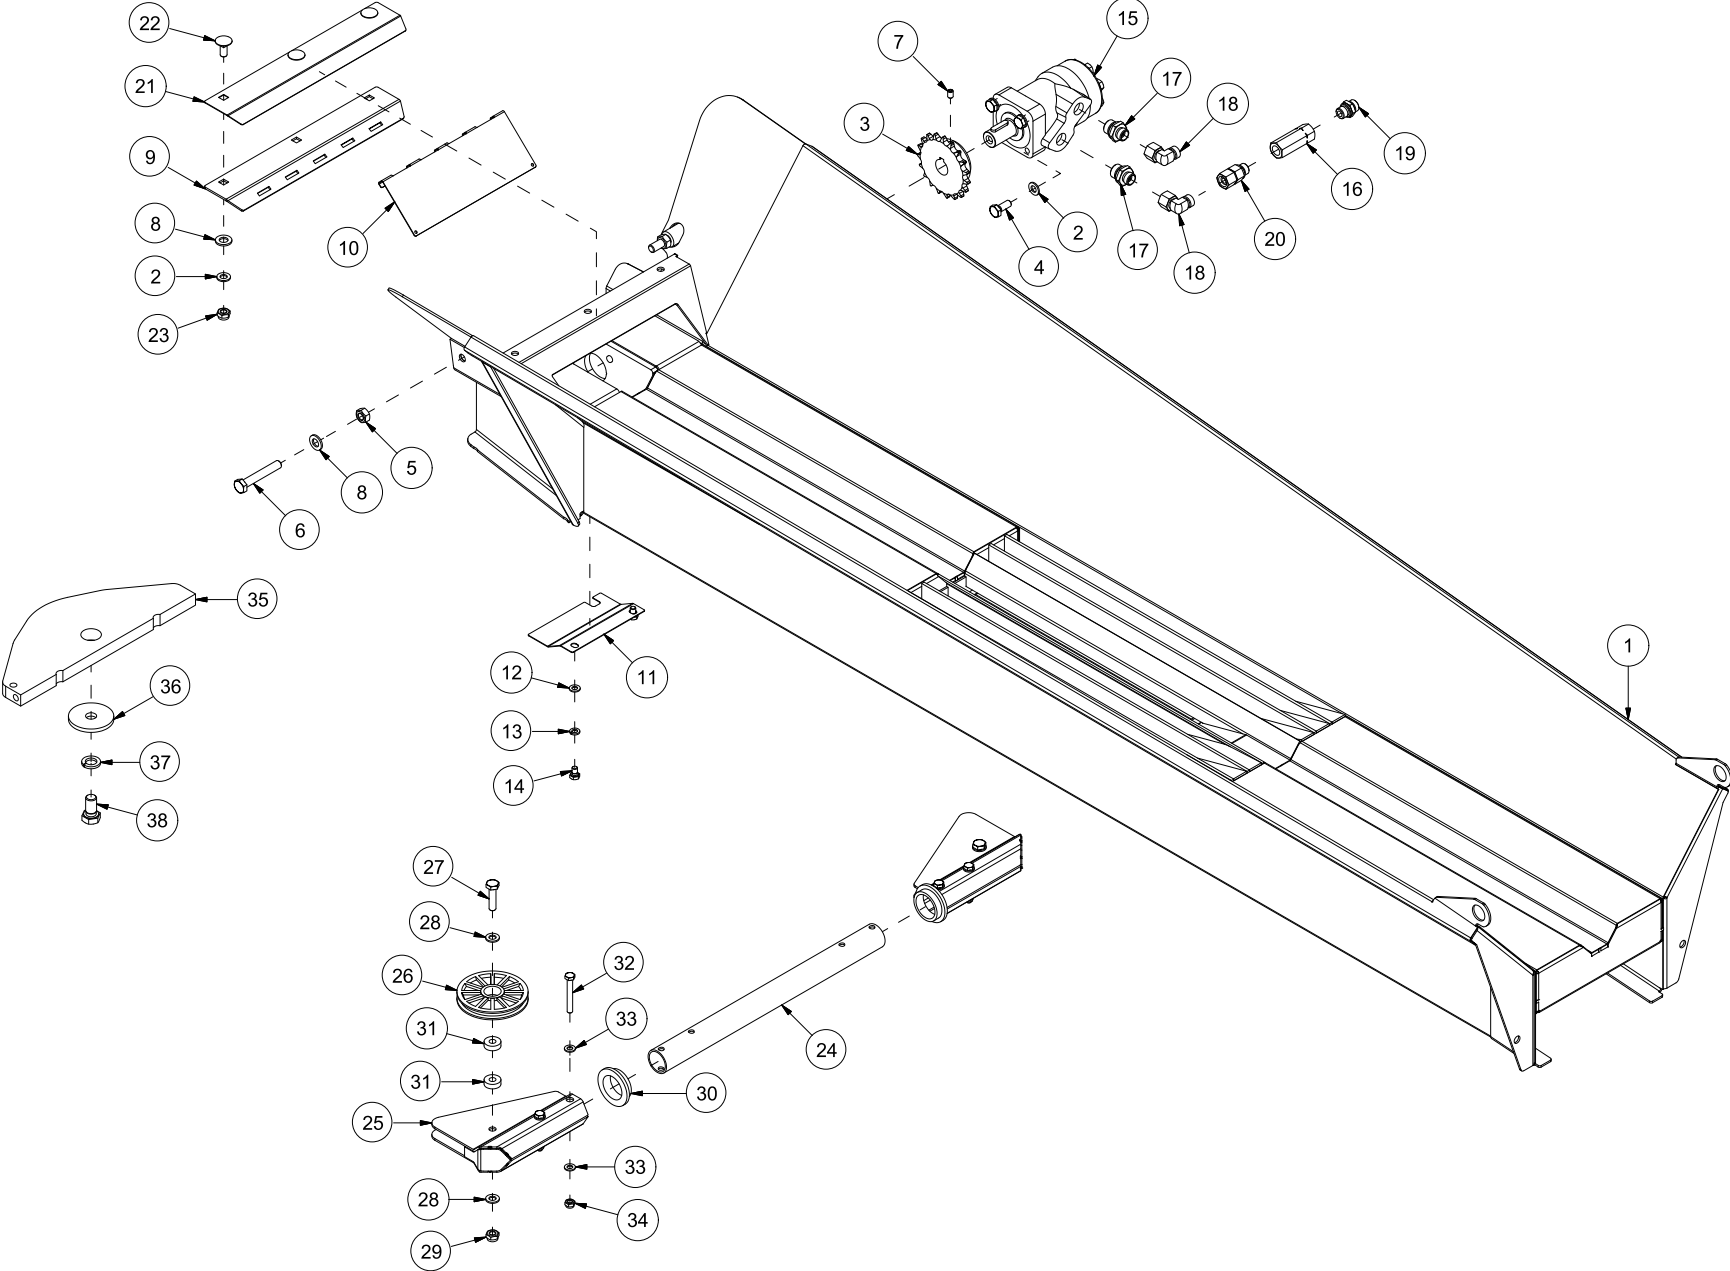

Pos	Ant	Artikkelnr	Beskrivelse
1	1	14120005	Transportbånd, nedre
2	7	2531060	Underlagsskive M10 EIZn DIN 125
3	1	2964164	Kjedehjul 5/8" Z19 Ø25,0
4	4	2422297	Sekskantskrue M10x25 EIZn 8.8 DIN 933
5	2	2481611	Sekskantmutter M12 EIZn DIN 934
6	2	2422362	Sekskantskrue M12x75 EIZn 8.8 DIN 931
7	1	2473236	Gjengestift M8x12 St DIN 916
8	5	2531069	Underlagsskive M12 EIZn DIN 125
9	1	14120238	Låseplate
10	1	14120239	Medbringerluke
11	1	14120263	Verneplate
12	2	2531047	Underlagsskive M8 EIZn DIN 125
13	2	2534047	Fjærskive M8 EIZn DIN 127
14	2	2422236	Sekskantskrue M8x12 EIZn 8.8 DIN 933
15	1	2955519	Hydraulikmotor 80 ccm
16	1	2955331	Tilbakeslagsventil 3/8" 0,5Bar
17	2	2957766	Ansatsnippel GEK BSP 1/2" L12 ED
18	2	2957745	Svivelnippel 90° EVWK 12L
19	1	2957749	Ansatsnippel GEK BSP 3/8" L12 ED
20	1	2957748	Svivelnippel EVGE 12L BSP 3/8" ED
21	1	14120308	Dekkplate
22	3	2344330	Låseskrue M10x25 EIZn 8.8 DIN 603
23	3	2483610	Lockingmutter M10 EIZn DIN 985
24	1	14120033	Rør
25	2	14120019	Trinseholder
26	2	2245011	Trinse, plast
27	2	2422303	Sekskantskrue M10x40 EIZn 8.8 DIN 931
28	4	2531060	Underlagsskive M10 EIZn DIN 125
29	2	2483610	Lockingmutter M10 EIZn DIN 985
30	2	2245023	Lager, plast
31	4	1411284	Innlegg i trinse
32	4	2422259	Sekskantskrue M8x60 EIZn 8.8 DIN 931
33	8	2531047	Underlagsskive M8 EIZn DIN 125
34	4	2483609	Lockingmutter M8 EIZn DIN 985
35	1	14130042	Svingplate
36	1	1251340	Endeplate
37	1	2534078	Fjærskive M16 EIZn DIN 127
38	1	2422485	Sekskantskrue M16x30 EIZn 8.8 DIN 933