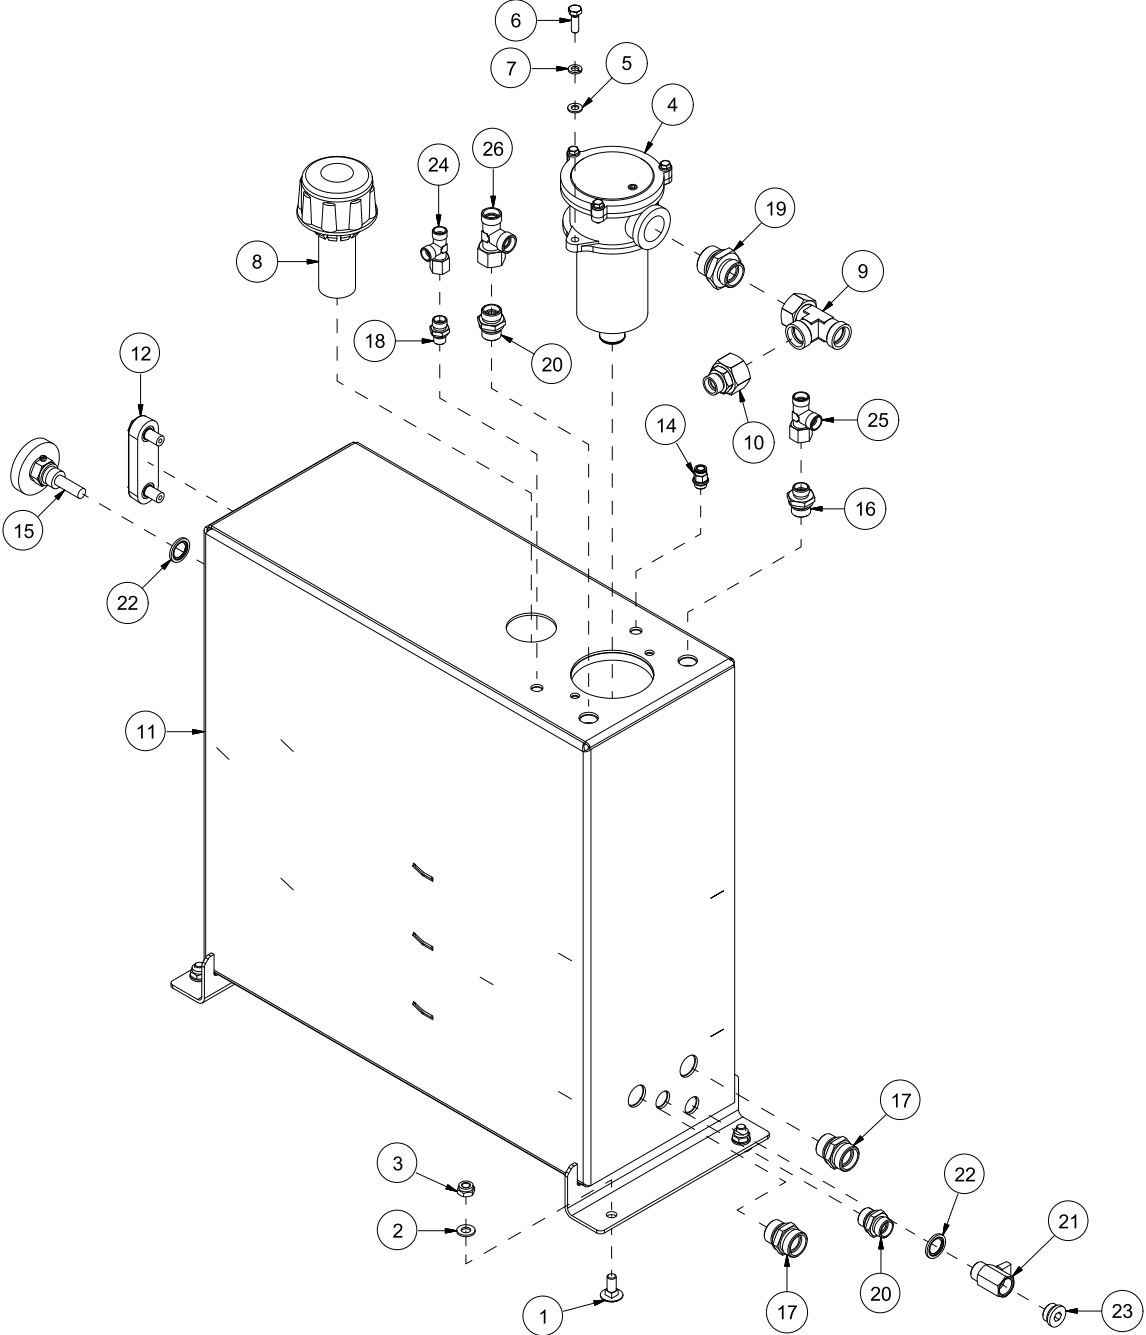

Pos	Ant	Artikkelnr	Beskrivelse
1	4	2344330	Låseskrue M10x25 EIZn 8.8 DIN 603
2	4	2531060	Underlagsskive M10 EIZn DIN 125
3	4	2483610	Lockingmutter M10 EIZn DIN 985
4	1	2251064	Returfilter
5	2	2537047	Underlagsskive M8 A4 DIN 125
6	2	2426246	Sekskantskrue M8x25 A4 DIN 933
7	2	2538047	Fjærskive M8 A4 DIN 127
8	1	2931018	Påfyllingslokk
9	1	2957778	T-ansatsnippel L22 L22 L22/S
10	1	2957512	Overgang L22-L15
11	1	14120242	Hydraulikk tank
12	1	2957821	Nivåglass M12 L-76mm
13		5310180	Hydraulikkolje
14	1	2957818	Lynfittings 8mm 1/4" rett
15	1	2957825	Termometer
16	1	2957766	Ansatsnippel GEK BSP 1/2" L12 ED
17	2	2957774	Ansatsnippel GEK BSP 3/4" L22 ED
18	1	2957754	Ansatsnippel GEK BSP 1/4" L10 ED
19	1	2957781	Ansatsnippel GEK BSP 1" L22 ED
20	2	2957768	Ansatsnippel GEK BSP 1/2" L15 ED
21	1	2957601	Kuleventil mini 1/2" innv/utv. gjenger
22	2	2957861	Hydraulikkpakning 1/2"
23	1	2957421	Plugg 1/2" m/Pakning mess.krom
24	1	2957721	T-ansatsnippel EVLK 10L
25	1	2957723	T-ansatsnippel EVLK 12L
26	1	2957776	T-ansatsnippel EVLK 15L