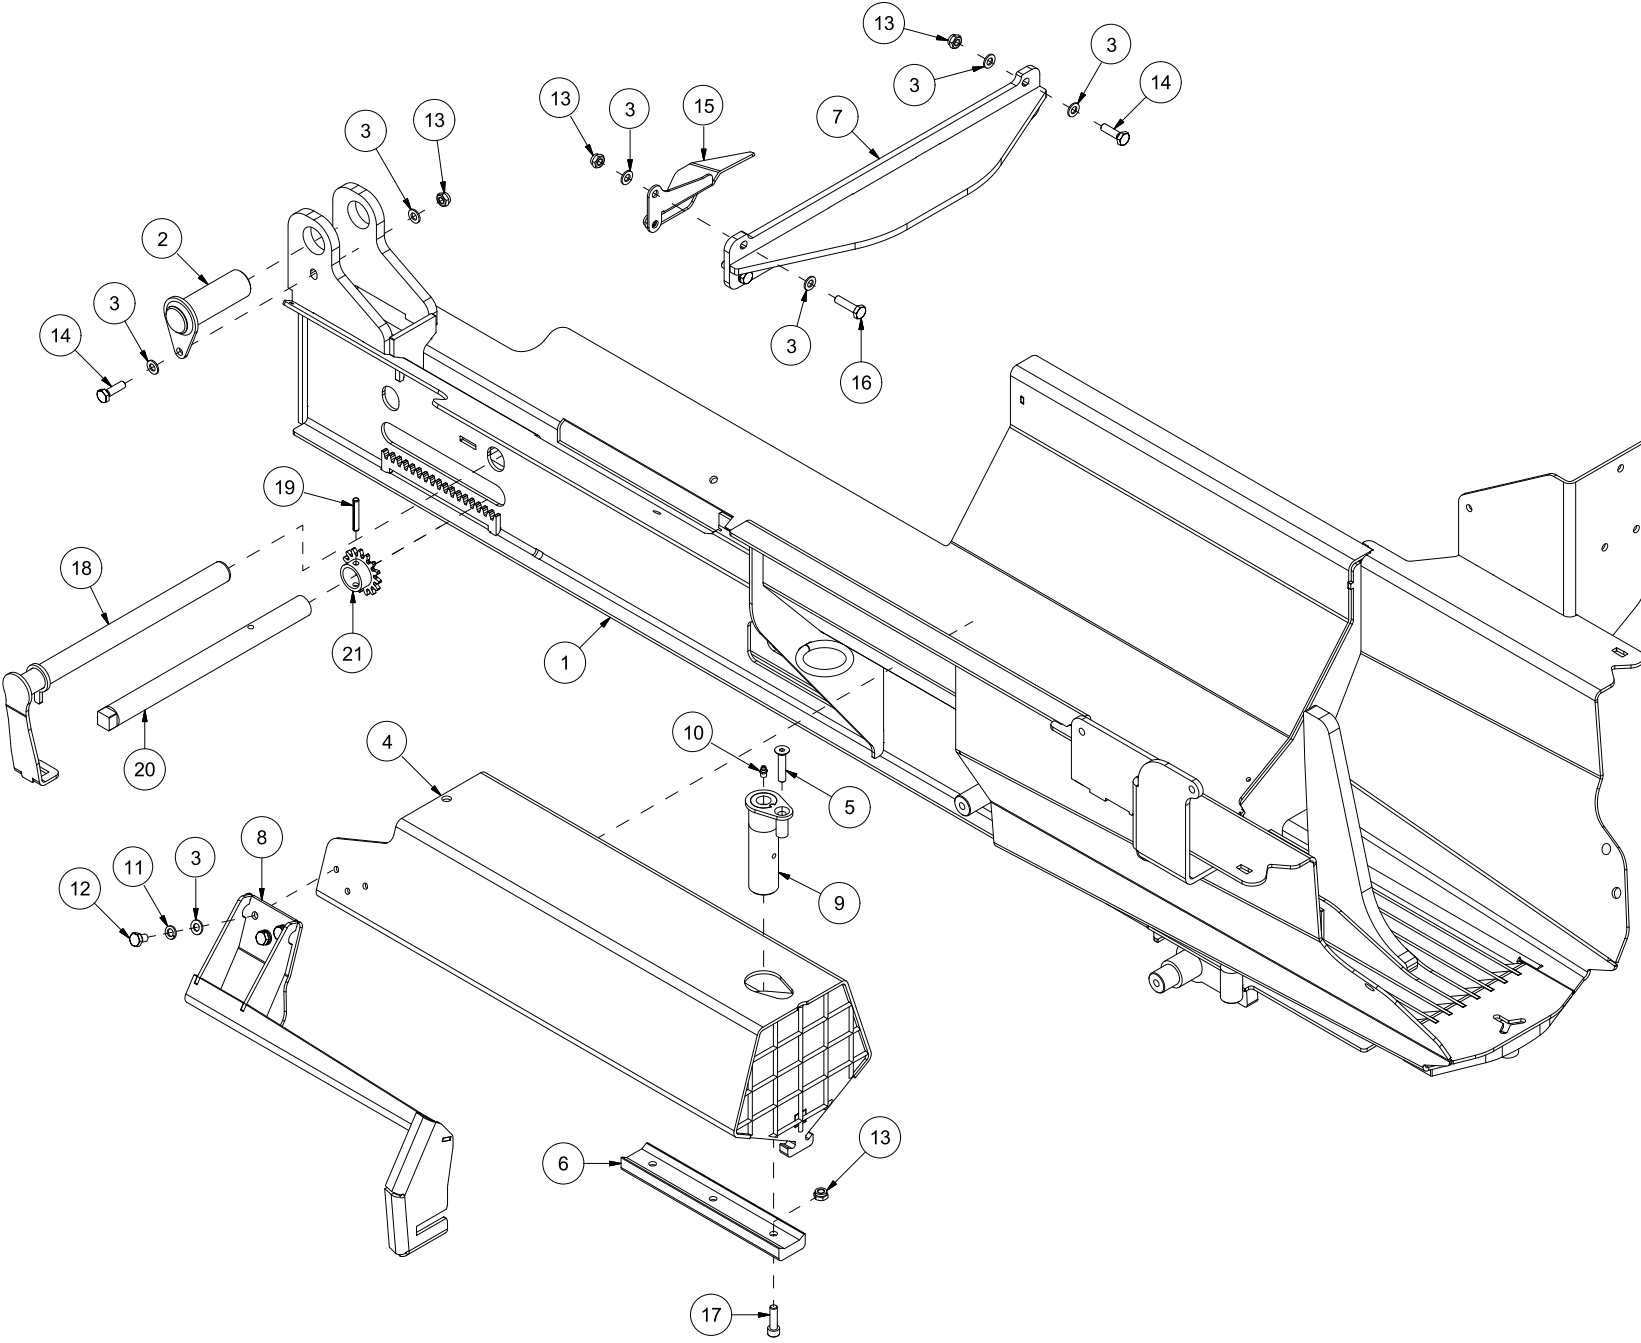

Pos	Ant	Artikkelnr	Beskrivelse
1	1	14120007	Klyvemodul
2	1	14120036	Bolt med øre
3	13	2531060	Underlagsskive M10 EIZn DIN 125
4	1	14120012	Klyvestempel
5	1	2472307	Unbrako senkhodeskrue M10x50 St 10.9 DIN 7991
6	1	14120013	Sleide
7	1	14120150	Stoppeplate
8	1	14120114	Ventilarm
9	1	14120208	Bolt
10	1	2478407	Smørenippel Rett M8
11	3	2534060	Fjærskive M10 EIZn DIN 127
12	3	2422290	Sekskantskrue M10x16 EIZn 8.8 DIN 933
13	8	2483610	Lockingmutter M10 EIZn DIN 985
14	3	2422301	Sekskantskrue M10x35 EIZn 8.8 DIN 933
15	1	14120280	Slangeskjold
16	2	2422303	Sekskantskrue M10x40 EIZn 8.8 DIN 931
17	3	2471301	Unbrako sylinderskrue M10x35 St 12.9 DIN 912
18	1	14120106	Låsebolt
19	1	2525256	Spennhylse Ø8x50
20	1	14120105	Låsebolt
21	1	1411137	Tannhjul klyvemodul