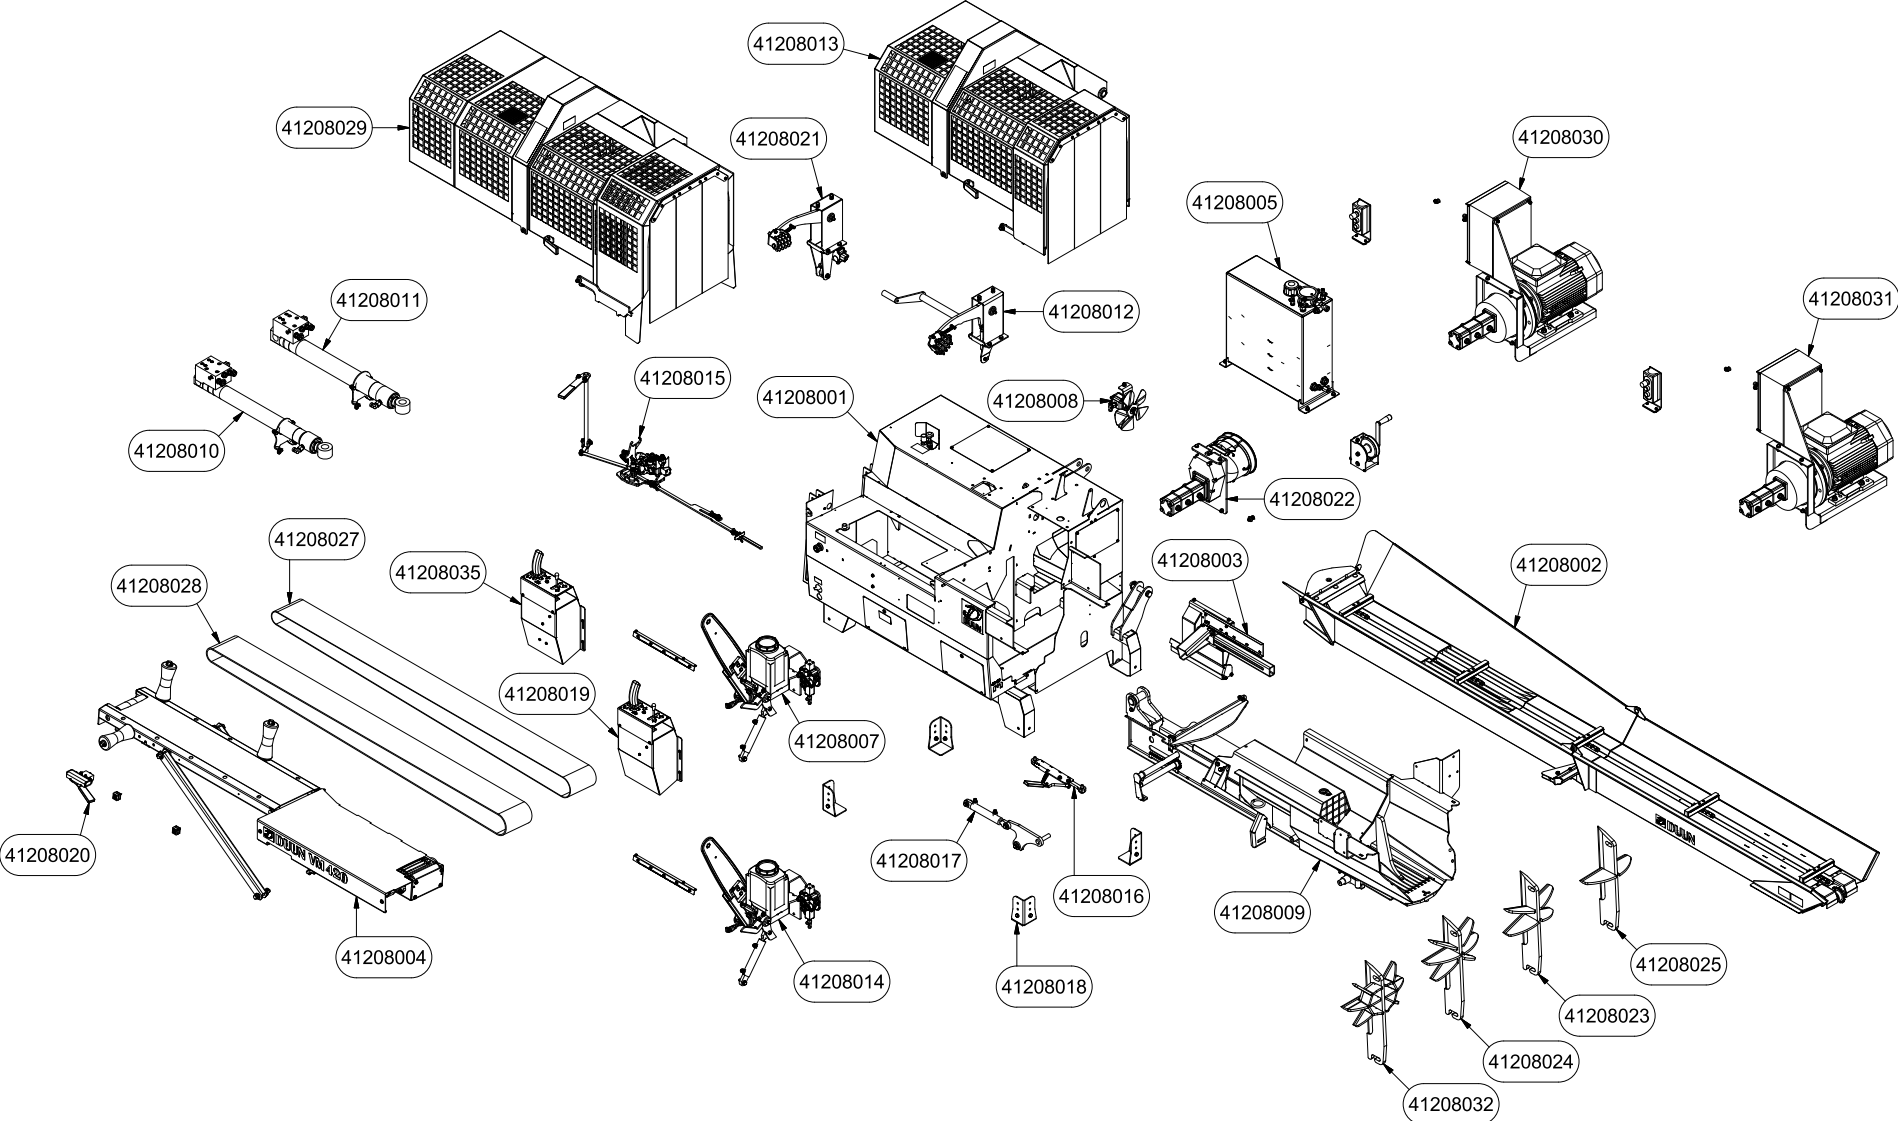

VM420 Spare part list

Serienummer: f.o.m. 130011 | t.o.m. 160030

CONTENTS	2
41208001 CHASSIS AND VALVES	4
41208002-001 CONVEYOR LOWER	6
41208002-002 CONVEYOR UPPER	8
41208003 LOG STOP	10
41208004-001 FEED TABLE OUTER	12
41208004-002 FEED TABLE INNER	14
41208005 HYDRAULIC TANK	16
41208007-001 SAW, CUT CYLINDER AND CHAIN OIL TANK (TRACTOR POWERED)	18
41208007-002 SAW BRACKET AND VALVE (TRACTOR POWERED)	20
41208008 COOLING FAN	22
41208009 SPLITTING BED AND SPLITTING RAM	24
41208010 CYLINDER 8,5 T	26
41208011 CYLINDER 11,0 T	28
41208012 LOG CLAMP	30
41208013 COVER	32
41208014-001 SAW, CUT CYLINDER AND CHAIN OIL TANK (ELEKTRIC POWERED)	34
41208014-002 SAW BRACKET AND VALVE (ELEKTRIC POWERED)	36
41208015-001 MECHANISM	38
41208016 SIDWAYS ADJUSTMENT OF CONVEYOR	42
41208017 KNIFE ADJUSTMENT	44
41208018 SUPPORT LEGS	46
41208019 OPERATORS PANEL	48
41208020 REMOTE FEED BELT CONTROL	50
41208021 LOG CLAMP, HYDRAULIC	52
41208022 GEAR BOX AND PUMP TRACTOR POWERED	54
41208023 SPLITTING KNIFE 6 PART	56
41208024 SPLITTING KNIFE 8 PART	58
41208025 SPLITTING KNIFE 4 PART	60
41208027 FEED BELT GRIP TOP	62
41208028 FEED BELT SMOOTH	64
41208029 COVER, LONG	66
41208030 MOTOR AND PUMP 400V, ELECTRIC POWERED	68
41208031 MOTOR AND PUMP 230V, ELEKTRIC POWERED	70
41208032 SPLITTING KNIFE 10 PART	72
41208035 OPERATORS PANEL	74